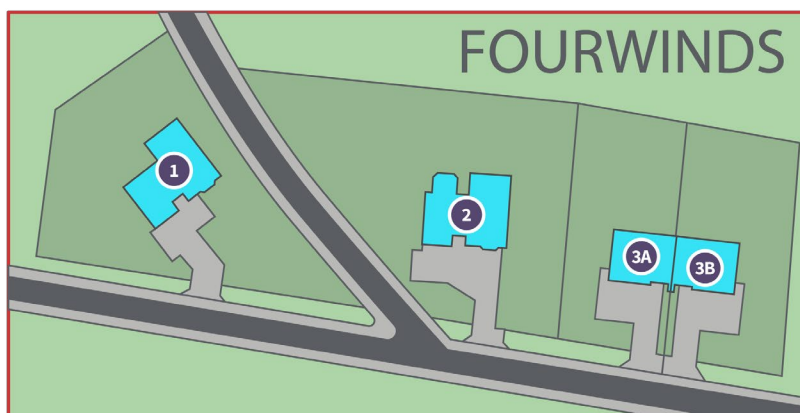

CHEVERTON & FOURWINDS, STUARTFIELD

SITE MAP

HOUSE TYPES	PLOT NUMBERS							
	1	2	3A	3B	4A	4B	5	6
Ugie			✓	✓	✓	✓		
Dunvegan	✓	✓					✓	✓
Esha Ness	✓	✓					✓	✓
Islay	✓	✓					✓	✓
Moray	✓	✓					✓	✓
Stromness	✓	✓					✓	✓
Bespoke	✓	✓					✓	✓