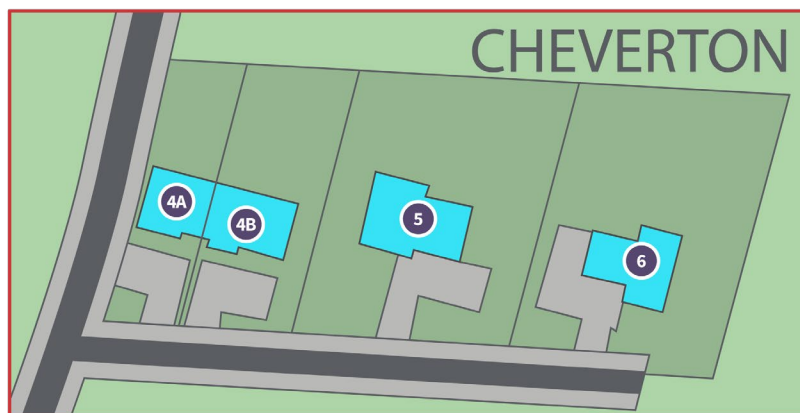

CHEVERTON & FOURWINDS, STUARTFIELD

SITE MAP

HOUSE TYPES	PLOT NUMBERS							
	1	2	3A	3B	4A	4B	5	6
Ugie			✓	✓	✓	✓		
Dunvegan	✓	✓					✓	✓
Esha Ness	✓	✓					✓	✓
Islay	✓	✓					✓	✓
Moray	✓	✓					✓	✓
Stromness	✓	✓					✓	✓
Bespoke	✓	✓					✓	✓