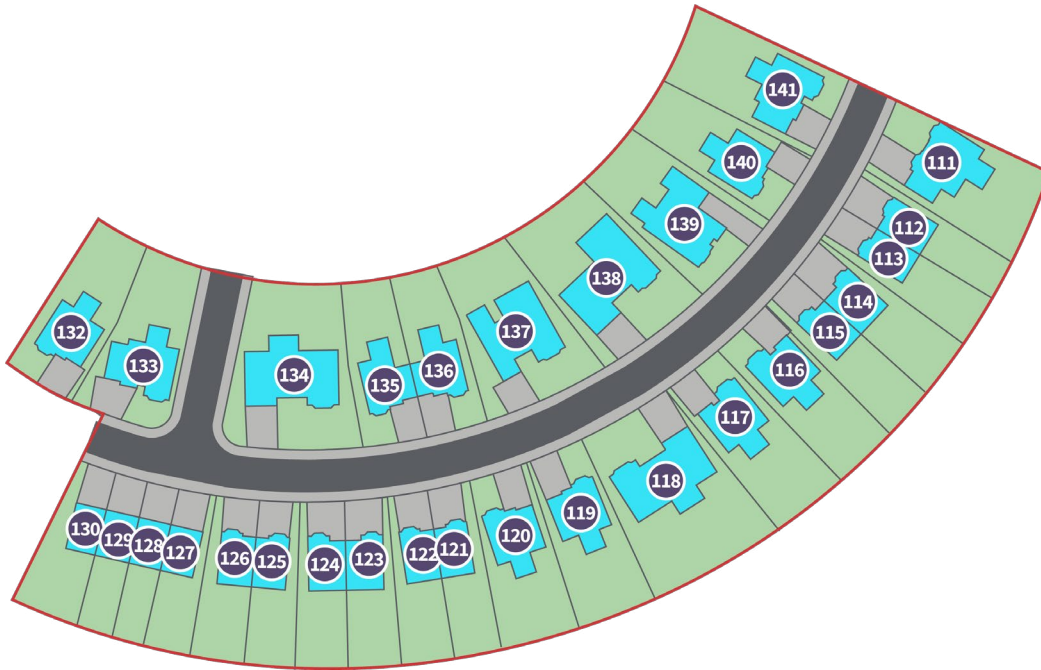

GREENBANK VILLAGE, FRASERBURGH: PHASE 3 SITE MAP

HOUSE TYPES	PLOT NUMBERS											
	97A	97B	98	99	100	101	104	105	106	107	108	109
Crovie						✓						
Dunvegan			✓			✓						
Eribol												
Esha Ness												
Gairloch												
Islay			✓									
Kinnaird (Double Garage)				✓	✓							
Kinnaird (Single Garage)										✓	✓	✓
Kyle					✓							
Moray												
Pentland	✓	✓	✓									
Portree										✓	✓	✓
Strathay									✓			
Stroma (3 Bed Detached)										✓	✓	✓
Stroma (3 Bed Semi-Detached)								✓	✓			
Stroma (4 Bed Detached)										✓	✓	✓
Stroma (Linked Garage)										✓	✓	✓
Stromness			✓									
Stronsay					✓							
Vaternish										✓	✓	✓
Special Build							✓					

GREENBANK VILLAGE, FRASERBURGH: PHASE 4 SITE MAP

HOUSE TYPES	PLOT NUMBERS																														
	111	112	113	114	115	116	117	118	119	120	121	122	123	124	125	126	127	128	129	130	132	133	134	135	136	137	138	139	140	141	
Crovie	✓																					✓				✓				✓	
Dunvegan								✓															✓				✓				✓
Eribol	✓																										✓				✓
Esha Ness								✓																✓				✓			
Gairloch	✓																						✓				✓				✓
Islay								✓																✓				✓			
Kinnaird (Double Garage)	✓																						✓				✓				✓
Kinnaird (Single Garage)							✓	✓		✓	✓											✓								✓	
Kyle	✓																						✓				✓				✓
Moray																							✓				✓				✓
Pentland								✓																✓				✓			
Portree							✓	✓		✓	✓												✓								✓
Strathay		✓	✓	✓	✓						✓	✓	✓	✓	✓	✓															
Stroma (3 Bed Detached)							✓	✓		✓	✓												✓								✓
Stroma (3 Bed Semi-Detached)		✓	✓	✓	✓						✓	✓	✓	✓	✓	✓															
Stroma (4 Bed Detached)							✓	✓		✓	✓												✓								✓
Stroma (Linked Garage)																															
Stromness									✓																						
Stronsay	✓																						✓				✓				✓
Vaternish							✓	✓		✓	✓												✓								✓
Harris (Mid Terrace)																															
Harris (End Terrace)																															