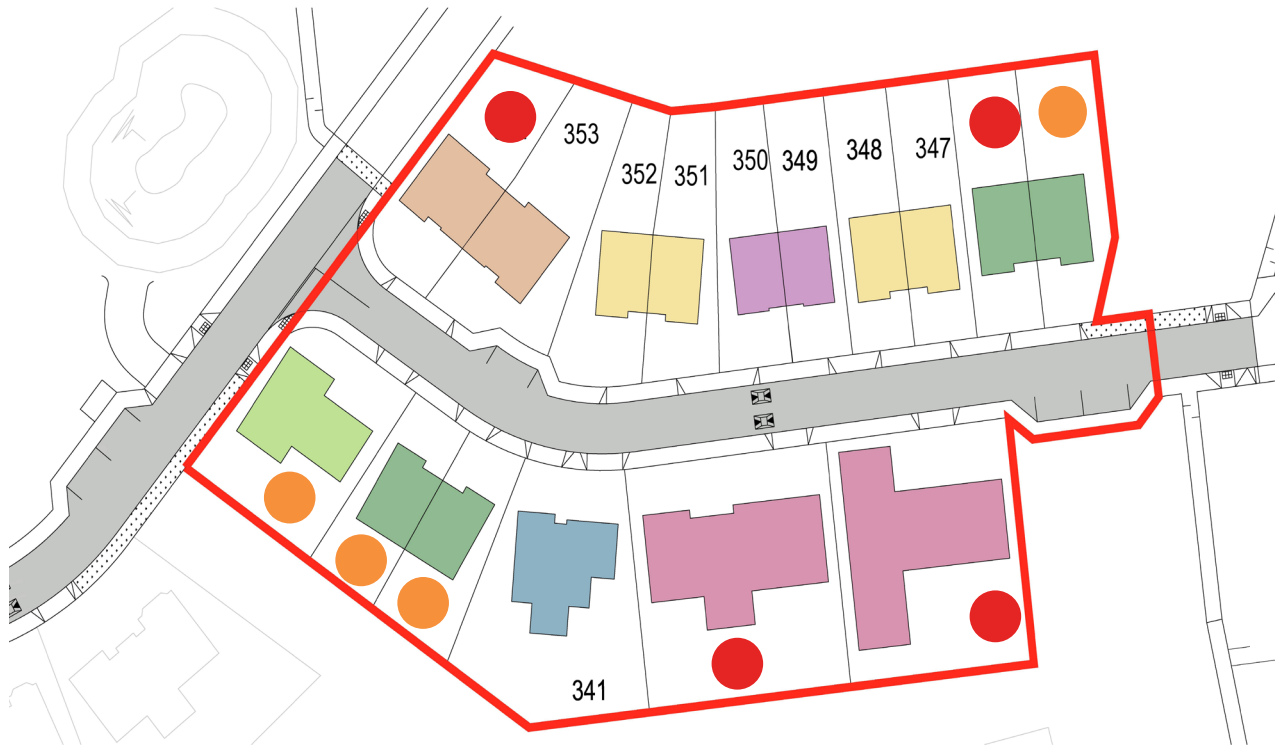

**SITE MAP**

## Phase 5D

- - Reserved
- - Sold

HOUSE TYPE	PLOTS AVAILABLE
CRAIGIEVAR	344
TOLQUHON	344
DELGATIE	344
FRASER (DOUBLE GARAGE)	341
BALVENIE	341
KILDRUMMY	353
ABERGELDIE	343
GLENBUCHAT	347, 348, 351, 352
CRAIGSTON	349, 350