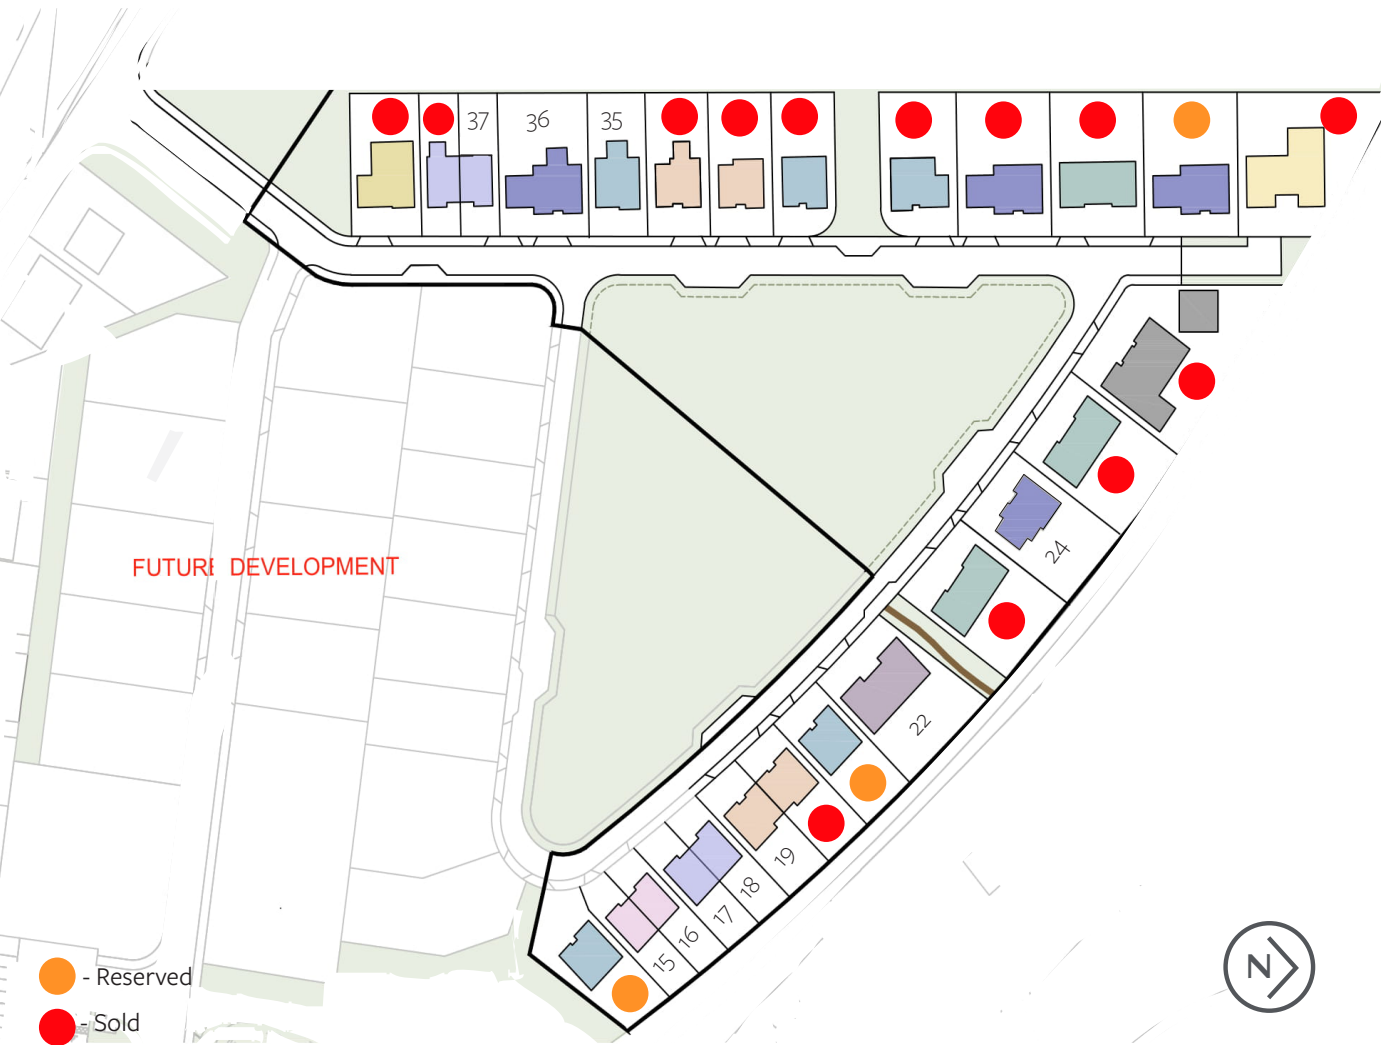

SITE MAP

Westhaven, Cairnbulg

Phase 1

HOUSE TYPE	PLOTS AVAILABLE
 EDEN	22, 36
 SPEY	22, 36
 FIRTH (DOUBLE GARAGE)	36
 FIRTH (SINGLE GARAGE)	24
 ESK (SINGLE GARAGE)	35
 BEAULLY	35
 BERVIE	35
 DEVERON	19
 DON	17, 18, 37
 LEITH	15, 16