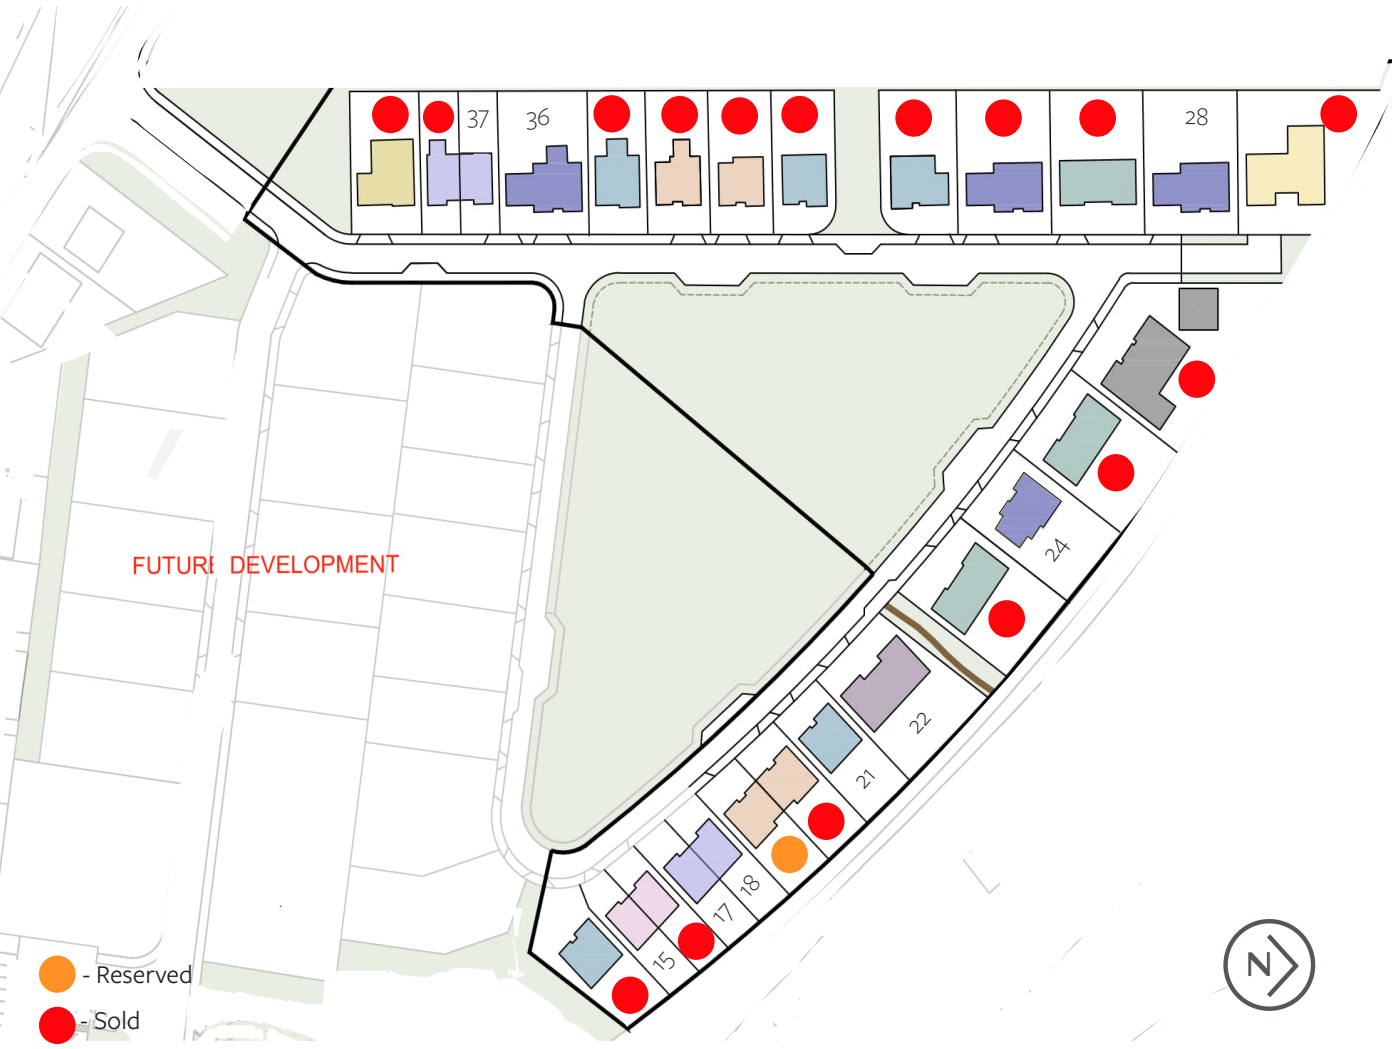

SITE MAP

Westhaven, Cairnbulg

Phase 1

HOUSE TYPE	PLOTS AVAILABLE
 EDEN	22, 28, 36
 SPEY	22, 28, 36
 FIRTH (DOUBLE GARAGE)	36
 FIRTH (SINGLE GARAGE)	24
 ESK (SINGLE GARAGE)	21
 BEAULLY	21
 BERVIE	21
 DON	17, 18, 37
 LEITH	15