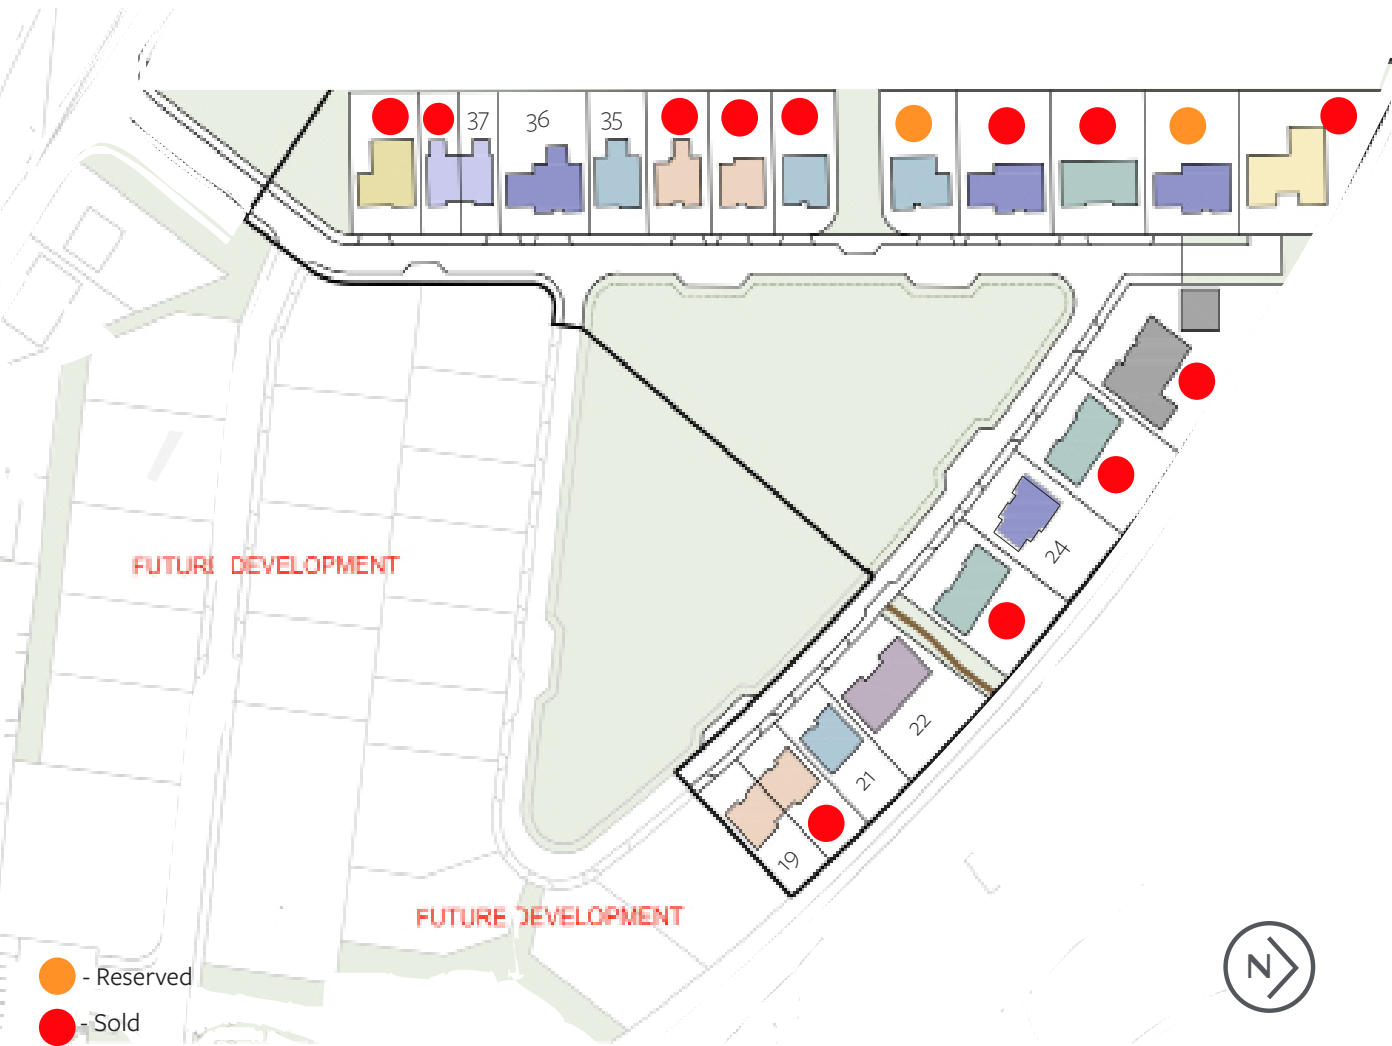

SITE MAP

Westhaven, Cairnbulg

Phase 1

HOUSE TYPE	PLOTS AVAILABLE
 EDEN	22, 36
 SPEY	22, 36
 FIRTH (DOUBLE GARAGE)	36
 FIRTH (SINGLE GARAGE)	24
 ESK (SINGLE GARAGE)	21, 35
 BEAULLY	21, 35
 BERVIE	21, 35
 DEVERON	19