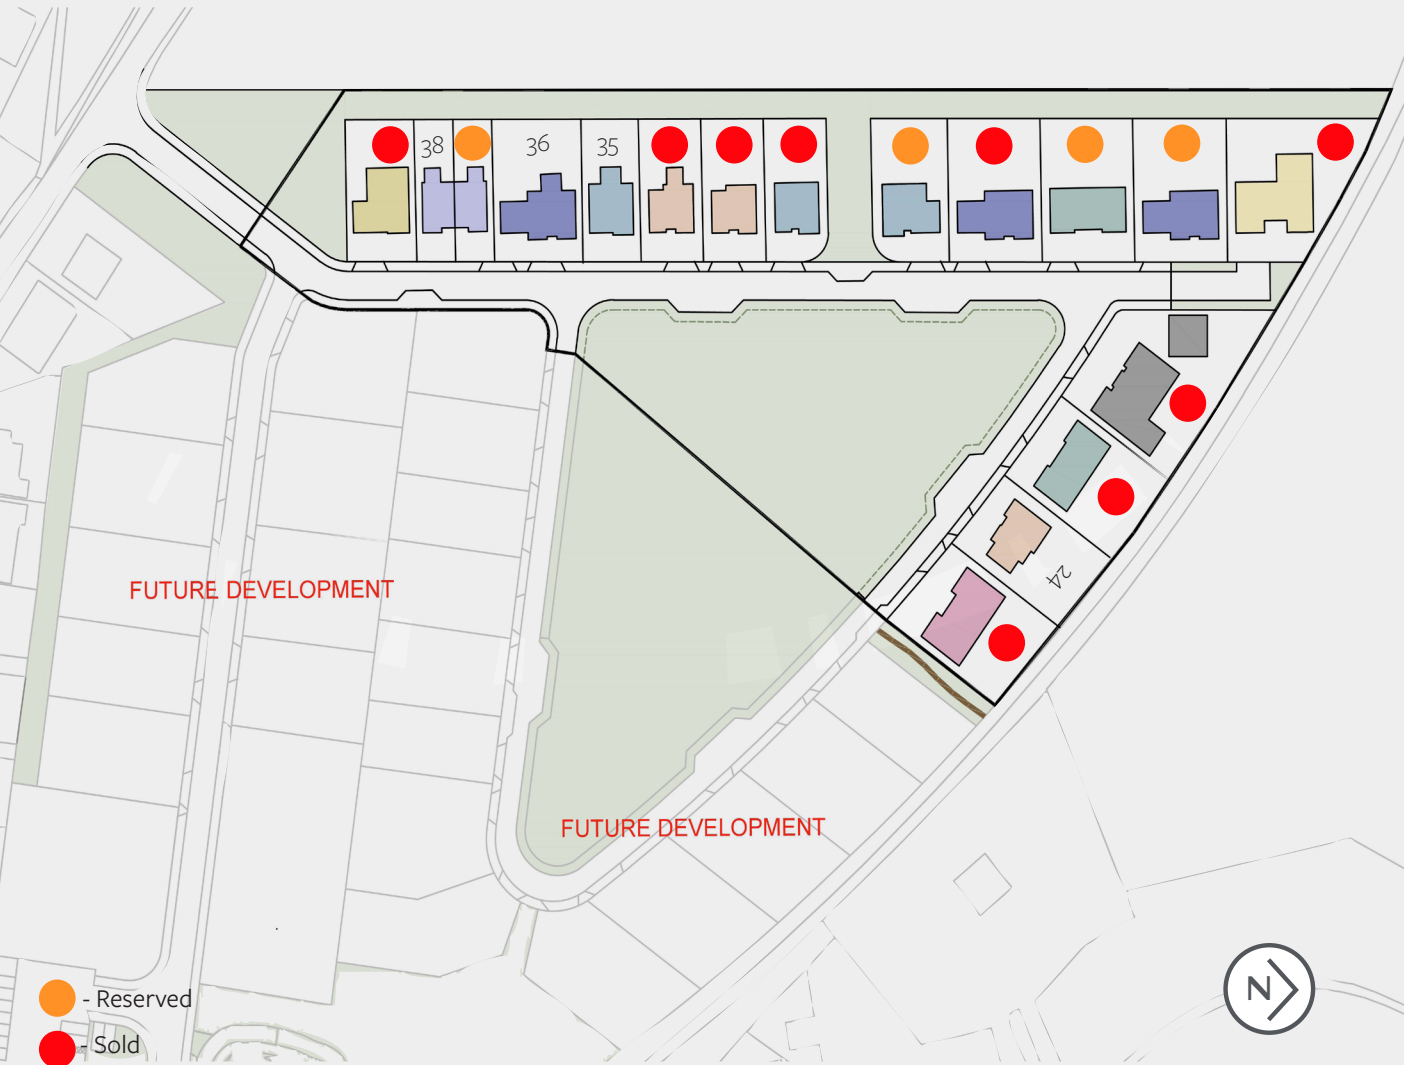

SITE MAP

Westhaven, Cairnbulg

Phase 1

HOUSE TYPE	PLOTS AVAILABLE
 EDEN	29, 36
 SPEY	29, 36
 FIRTH (DOUBLE GARAGE)	29, 36
 FIRTH (SINGLE GARAGE)	31
 ESK (DOUBLE GARAGE)	31
 ESK (SINGLE GARAGE)	35
 BEAULY	35
 BERVIE	35
 CLYDE	31
 DON (SEMI-DETACHED)	38