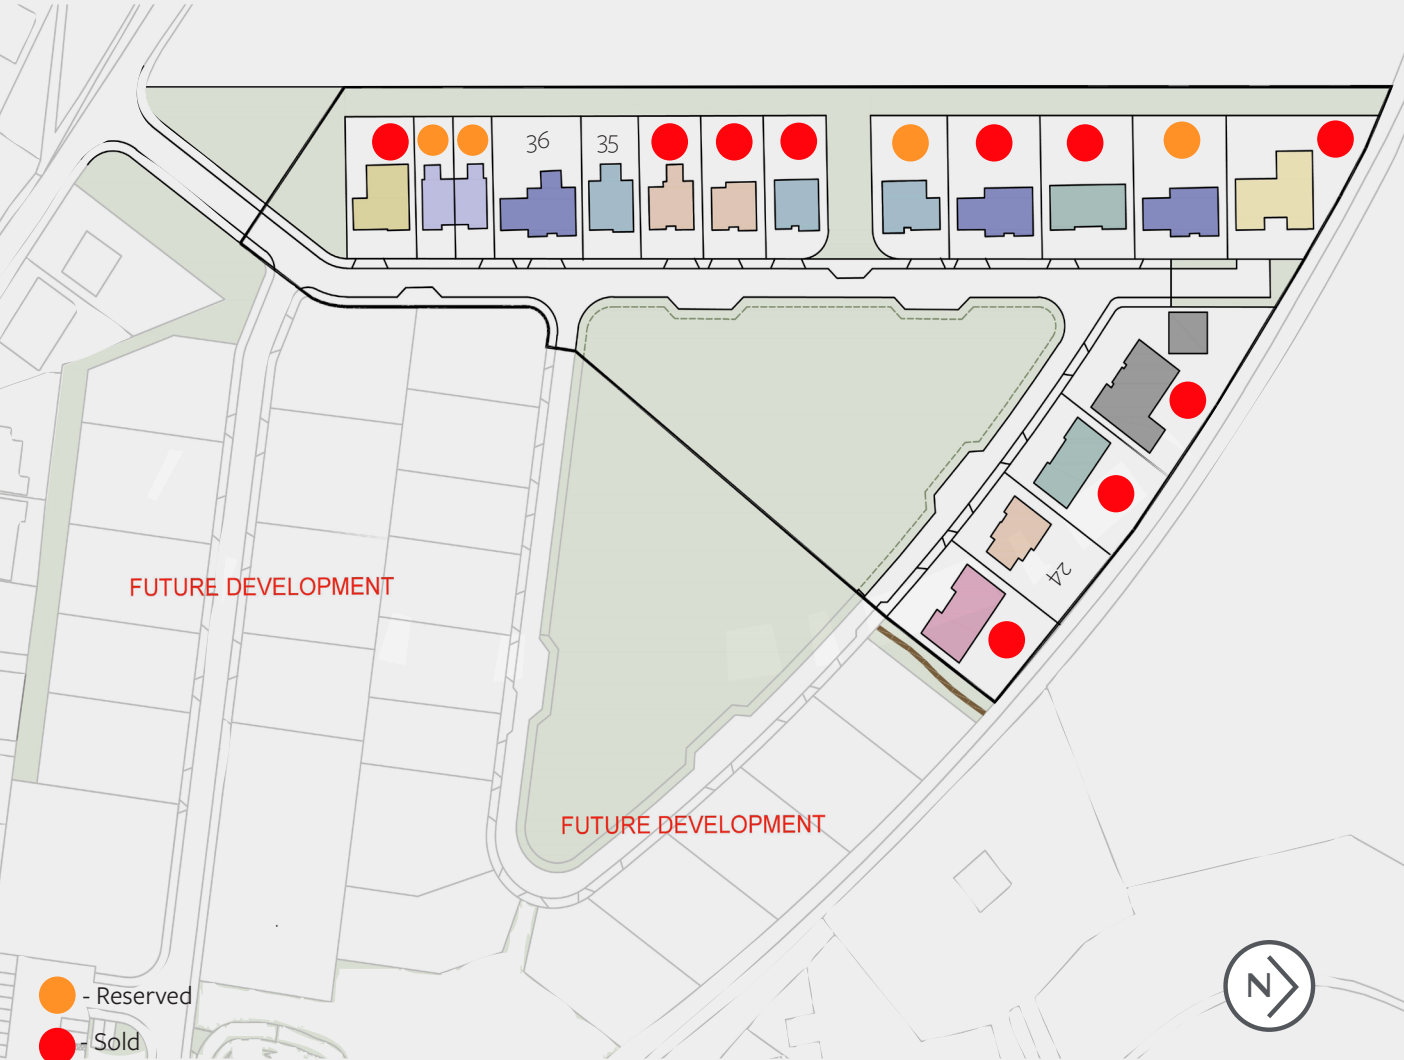

SITE MAP

Westhaven, Cairnbulg

Phase 1

HOUSE TYPE	PLOTS AVAILABLE
 EDEN	36
 SPEY	36
 FIRTH (DOUBLE GARAGE)	36
 FIRTH (SINGLE GARAGE)	31
 ESK (DOUBLE GARAGE)	31
 ESK (SINGLE GARAGE)	35
 BEAULY	35
 BERVIE	35
 CLYDE	31